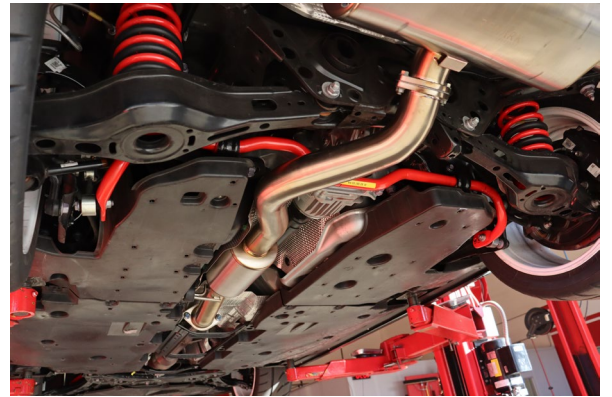

Install everything in reverse order of removal. Tighten everything to factory specs.